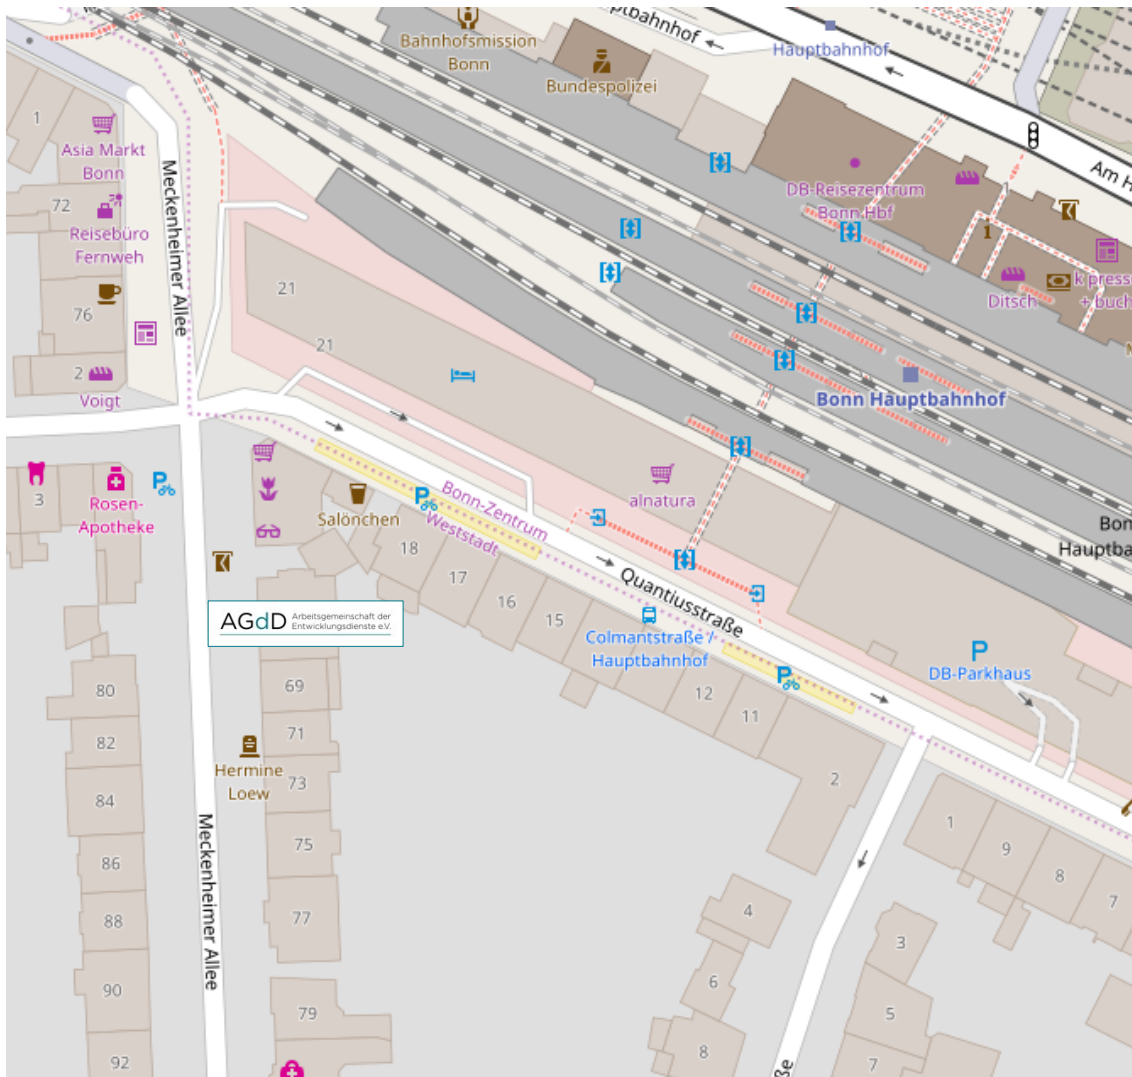

How to get there

Association of German Development Services (AGdD)
Meckenheimer Allee 67-69 ▪ 53115 Bonn

... by public transport

Leave Bonn Central Station by the rear exit leading to Quantiusstraße and turn right along this street. After around 100 metres, turn left at the junction onto Meckenheimer Allee. Our office is a few metres down the road on the left.

Drive to Bonn Central Station. There is a large car park opposite the station on the city centre side (charges apply). From there you can reach the AGdD office within three minutes.

© [OpenStreetMap-Mitwirkende](#)